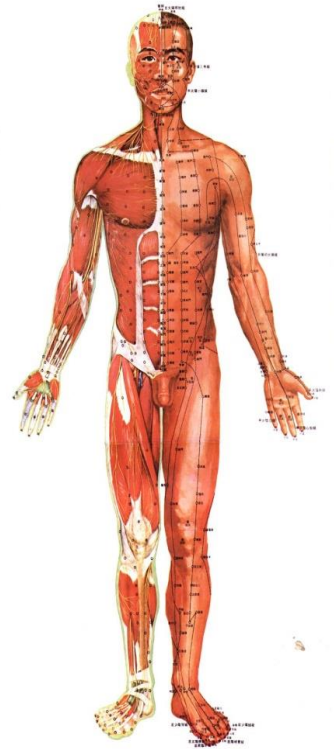

Sr Lao Shur David

PLEASE SIGN UP AND PAY FEE TO INSTRUCTORS

Sr Lao Shur Sharon

謝大昭

- not liable for personal injury -

- 7174 N. Washington St, Denver, Colorado 80229 U.S.A. 303/455-4088

www.shao-lin.com

邵秀倫

十四經脈穴位解剖掛圖(1)