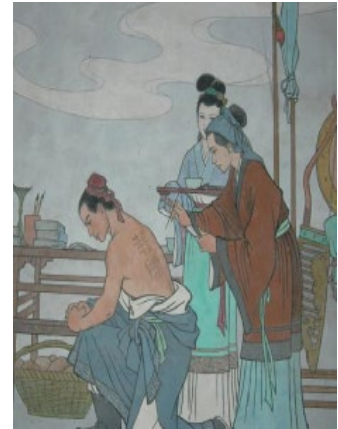

中國少林武藝中心

SHAO-LIN KUNG FU & TAI CHI
OPEN to: All Brown and Black Belts

HSIN I CH'UAN

General Yueh Fei's "Heart-Will Fist"

后天氣

Beginning - Saturday, December 3rd, 2022
9AM - 10AM @ Denver For 4 Weeks

The art of Hsin-I Ch'uan is thought to have been developed by the **famous General Yueh Fei** (pictured). It is the predecessor to the more well known art of **Hsing-I Ch'uan**. Hsin-I has both empty-hand and weapon forms. Like our **Liu Hsing Ch'uan** (Meteor Fist) and **Wan Liang Hua** (10,000 Lotus Blooming) it is seldom seen or taught. **Most styles of ancient Kung-Fu are obscure and the details of origin are lost in antiquity.** Hsin-I was a prominent internal system within the Shao-Lin Temples during the Ming and Ching dynasties.