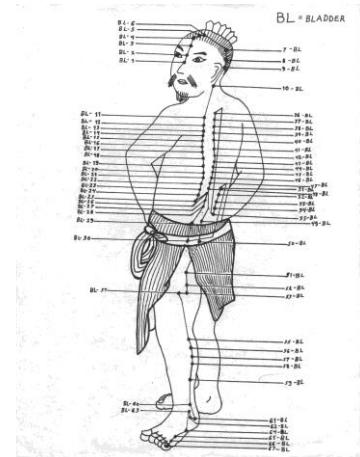

5 ELEMENT THEORY

YIN / YANG THEORY

MERIDIAN FLOW THEORY

Location:

Chinese Shao-Lin Center- DENVER

Class Fee: \$70 / 50

Repeat Attendance: \$40

Sign-Up @ the Desk

Bring:

Acupuncture Model w/ pins

Also 1-Pair Chopsticks

十四經脈穴位解剖掛圖(1)

Sr Lao Shur David

謝大昭

PLEASE SIGN UP AND PAY FEE TO INSTRUCTORS

- not liable for personal injury -