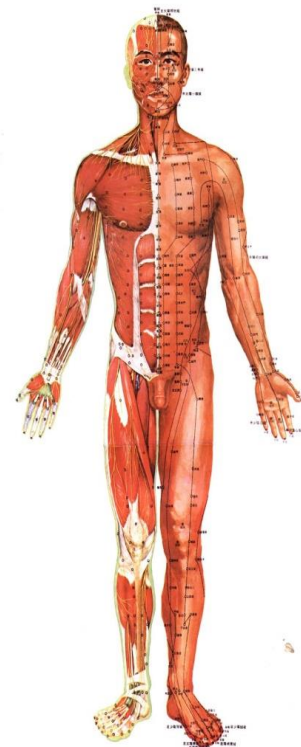

中國少林武藝中心

SHAO-LIN KUNG FU & TAI CHI

“DIM MAK” TIEN HSUEH

“18 Hit the BronzeMan”
Form w/ Application
(w/ Solutions for the Seriously Injured Points)

4TH DEGREE BLACK BELTS
AND ABOVE

SUNDAY, February 16th 2025 10AM – 12Noon

5 ELEMENT THEORY

YIN / YANG THEORY

MERIDIAN FLOW THEORY

Location:

Chinese Shao-Lin Center- DENVER

Class Fee: \$70 / 50

Repeat Attendance: \$40

Sign-Up @ the Desk

Bring:

Acupuncture Model w/ pins

Also 1-Pair Chopsticks

十四經脈穴位解剖掛圖(1)

Sr Lao Shur David

謝大昭

PLEASE SIGN UP AND PAY FEE TO INSTRUCTORS

- not liable for personal injury -